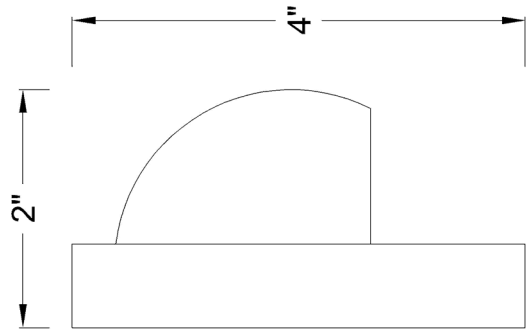

DIMENSIONS:

4" x 2"

LS-158-SS

STEP LIGHTS WITH LED LAMPS

Ideal for walkway and pathway, stairway and more.

ELECTRICAL SPECIFICATIONS:

- Voltage: 12V AC/DC
- Wattage: 3W
- Efficacy: 100LM/W

HOUSING SPECIFICATIONS:

- Cast Solid Brass, Stainless Steel Finish
- 3FT. STP-2 18AWG lead wire
- Silicon-filled Wire Nuts
- IP rating: IP67, Wet Locations

CERTIFICATIONS:

MODEL	WATTS	VOLTAGE	LUMENS	FINISH
LS-158-SS	3W	12VAC/DC	300LM	Stainless Steel Finish (SS)

ACCESSORIES INCLUDED:

LIGHTING SPECIFICATIONS:

- Light Source: LED JC G4 corn lamp Bi-pin
- Lens: Glass Lens
- Total lumens: 300LM
- Color Temperature: 3000K
- Beam Angle: 80°

WARRANTY: 3 years